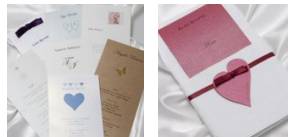

menus

1-25 26-50 51-70 71-100 101+
£ £ £ £ £

plain 2.25 2.00 1.75 1.50 1.25

personalised menu 1/3A4
2.50 2.25 2.00 1.75 1.50

personalised aperture or foiled menu 4
2.75 2.50 2.25 2.00 1.75

personalised menu with heart & ribbon
from 2.75 2.50 2.25 2.00 1.75

ribbon supplied separately for you to tie above menus based on 1/3 A4 size

cheque book style menu each 2.90

cd menu & wallet each from 3.25

folded card menus each from 3.00
inserts & ribbon extra